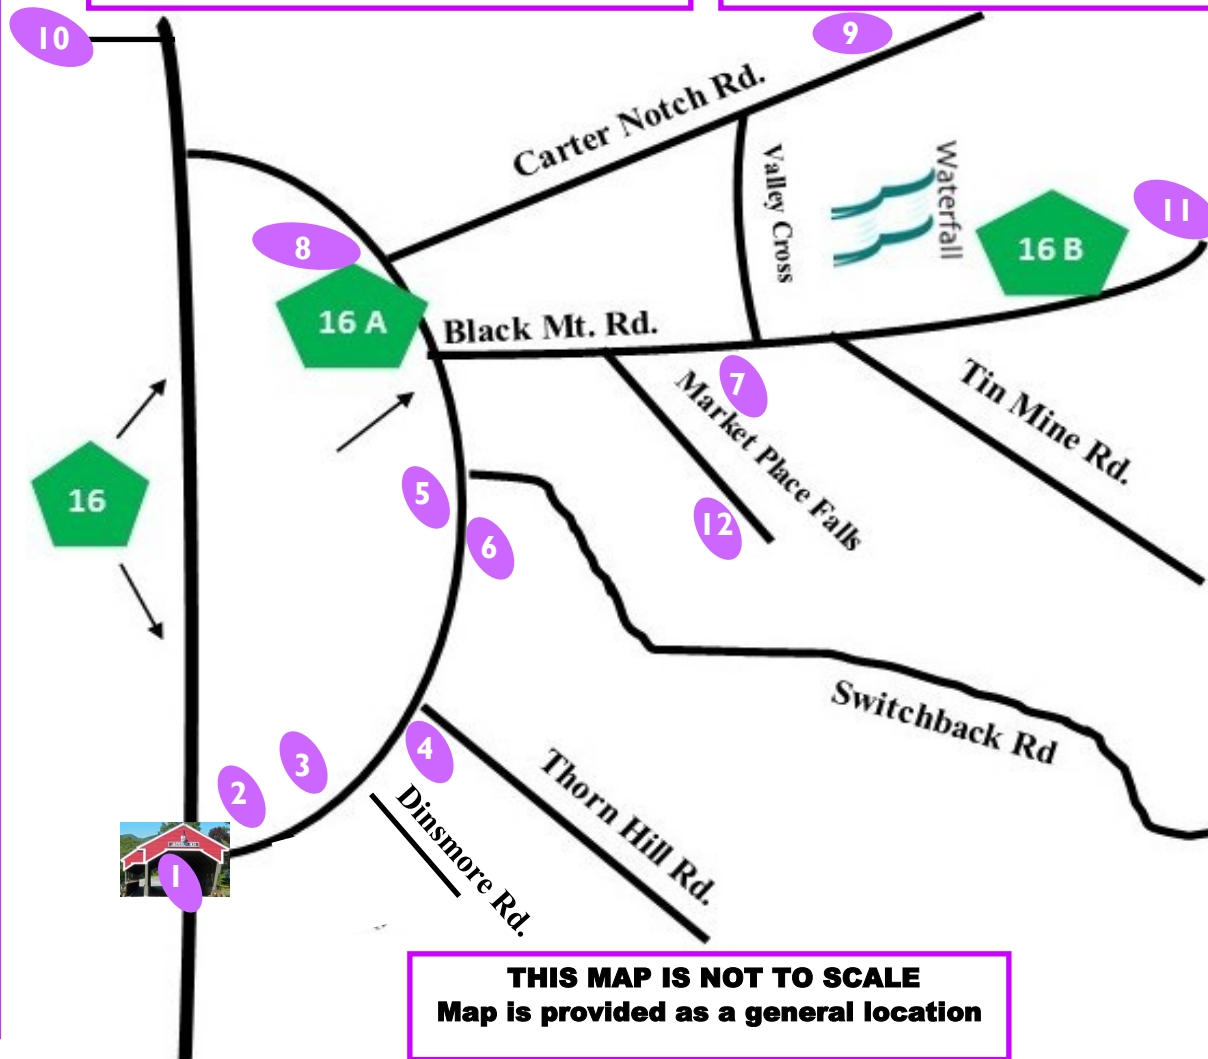

Participating Properties Map:

- 1 Jackson Area Chamber of Commerce located on the Covered Bridge
- 2 15 Main Street BobKat Residential Property
- 3 Flossle's General Store - front lawn area
- 4 Inn at Jackson - front lawn area
- 5 Snowflake Inn
- 6 Yesterdays Restaurant - left of restaurant up slope behind parking spaces by Badger & a bit down the X country trail
- 7 Christmas Farm Inn & Spa - eggs will be located at the Children's Swing Set Play Area across from the Main Inn

Participating Properties Map:

- 8 Jackson Community Church - Eggs will be located around the Jackson Old Library Building and the church from 11:30 AM until 2 PM. Easter Services will be taking place from 10:30 AM until 11:30 AM (public invited)
- 9 The Eagle Mountain House & Golf club
- 10 The Inn at Ellis River - Eggs will be located down the drive way and look for sign
- 11 The Inn at Whitney's Farm - Eggs will be located around the Farm!
- 12 White Mountain Puzzle Shoppe